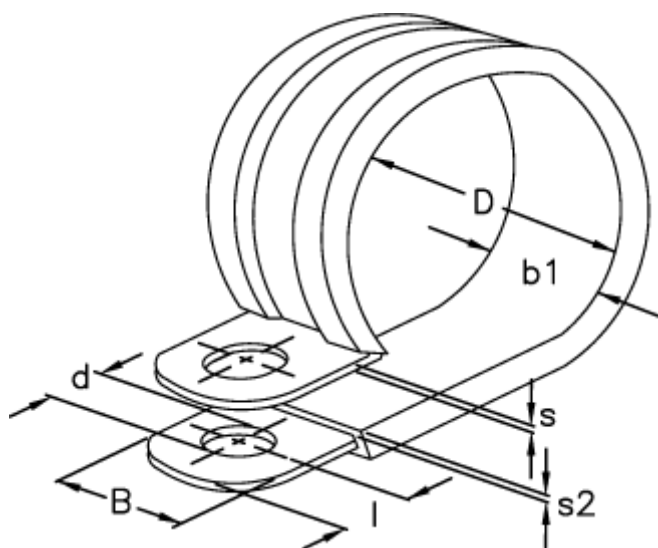

Article number: 029456112042

Description: Norma pipe retaining clip
RLGU 1. 42/12 W1

Measures

b1	= 15.0
d	= 6.4
Diameter D	= 42
l	= 6
s	= 0.8
s2	= 1.2
Width B	= 12